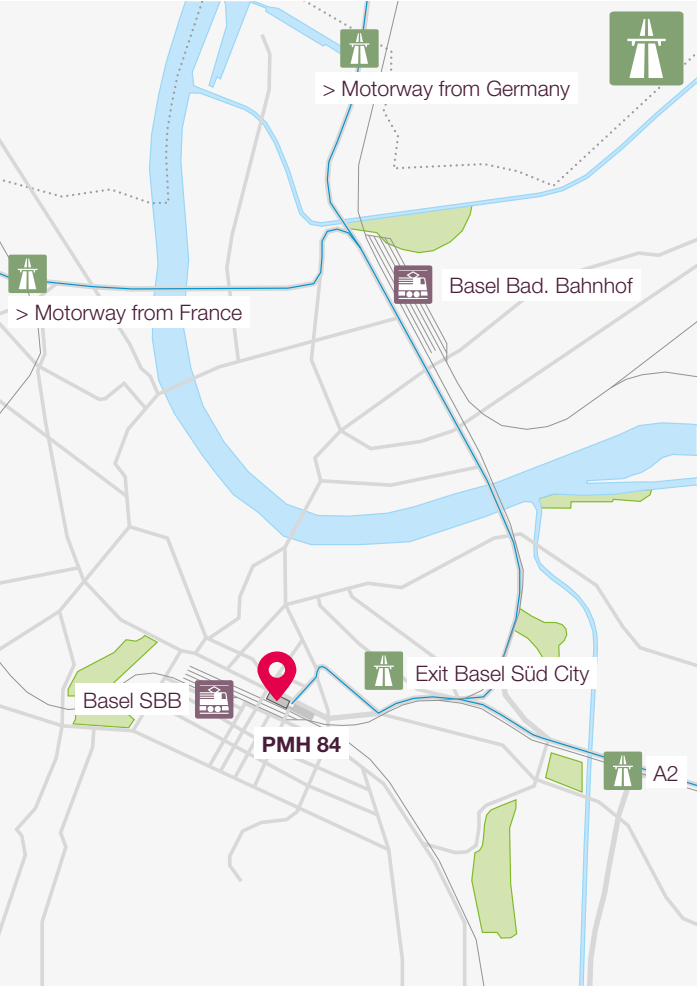

Directions to Bayer Basel

Bayer Consumer Care AG | Peter-Merian-Strasse 84 | 4002 Basel
 +41 58 272 72 72 | www.bayer.ch

-  By rail: Basel SBB > Basel City exit
-  By tram/bus: No. 1 | 2 | 8 | 10 | 11 | 30 | 42 | 48 | 50 to Basel SBB stop or no. 11 to Peter-Merian stop
-  By car: Basel Süd City exit > St. Jakobs-Strasse > Lindenhofstrasse > Postbahnhof > car park level 0
-  Accessible route: Cycle path > entrance (Eurokey | PMH80 | level 0) > lift to PMH 84 or by car via the underground car park (level 0) > lift to PMH 84